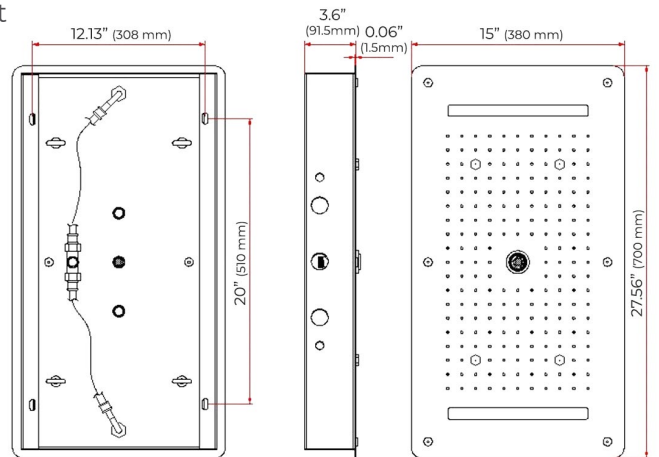

LIGHT OIL RUBBED BRONZE THERMOSTATIC RECESSED CEILING MOUNT LED WATERFALL RAINFALL SHOWER SYSTEM WITH HAND SHOWER AND JETTED BODY SPRAYS SPECIFICATIONS

Shower Head

Shower Head Functions: Rainfall, Waterfall, Bubble, Mist

Shower Panel /Hose Material: 304 Stainless Steel

Showerheads Install: Embedded Ceiling Mounted

Concealed Mixer Install: Wall-Mounted

Water Flow:

Mist: 9L/M; Rain: 15L/M; Waterfall: 15L/M; Bubble: 15L/M

Shower Accessories Material: Brass

LED Light: Need to Connect Power

Shower Hose Length: 1.5M

AC: 90-265V 50/60Hz

All dimensions and specifications are nominal and may vary. Use actual products for accuracy in critical situations.

Shower Mixer

Hand Shower

Flow Rate: 2.0 GPM / 7.6 LPM

Shower Mixer Connections

Thread Interface Size: G 1/2 Inch
 Installation Type: Wall Mounted
 Material: Brass
 Flow Rate: 1.5 GPM / 5.7 LPM (each Bodyspray)

Body Jet