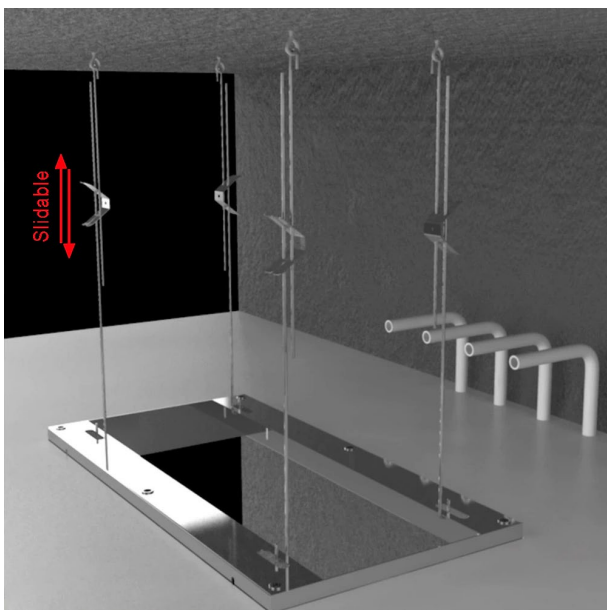

LIGHT OIL RUBBED BRONZE THERMOSTATIC RECESSED CEILING MOUNT LED WATERFALL RAINFALL SHOWER SYSTEM WITH HAND SHOWER AND JETTED BODY SPRAYS SPECIFICATIONS

Shower Head

Shower Head Functions: Rainfall, Waterfall, Bubble, Mist

Shower Panel /Hose Material: 304 Stainless Steel

Showerheads Install: Embedded Ceiling Mounted

Concealed Mixer Install: Wall-Mounted

Water Flow:

Mist: 9L/M; Rain: 15L/M; Waterfall: 15L/M; Bubble: 15L/M

Shower Accessories Material: Brass

LED Light: Need to Connect Power

Shower Hose Length: 1.5M

AC: 90-265V 50/60Hz

All dimensions and specifications are nominal and may vary. Use actual products for accuracy in critical situations.

Shower Mixer

Hand Shower

Flow Rate: 2.0 GPM / 7.6 LPM

Shower Mixer Connections

Thread Interface Size: G 1/2 Inch
 Installation Type: Wall Mounted
 Material: Brass
 Flow Rate: 1.5 GPM / 5.7 LPM (each Bodyspray)

Body Jet