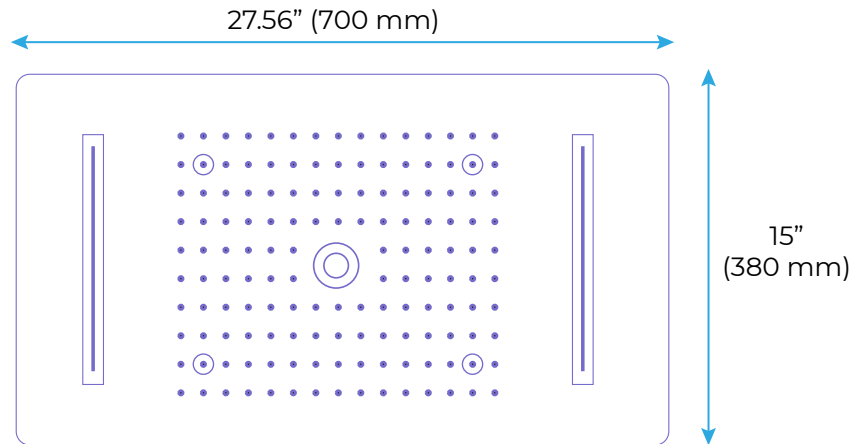

LIGHT OIL RUBBED BRONZE THERMOSTATIC RECESSED CEILING MOUNT LED WATERFALL RAINFALL SHOWER SYSTEM WITH HAND SHOWER AND JETTED BODY SPRAYS SPECIFICATIONS

Shower Head

Shower Head Functions: Rainfall, Waterfall, Bubble, Mist

Shower Panel /Hose Material: 304 Stainless Steel

Showerheads Install: Embedded Ceiling Mounted

Concealed Mixer Install: Wall-Mounted

Water Flow:

Mist: 9L/M; Rain: 15L/M; Waterfall: 15L/M; Bubble: 15L/M

Shower Accessories Material: Brass

LED Light: Need to Connect Power

Shower Hose Length: 1.5M

AC: 90-265V 50/60Hz

All dimensions and specifications are nominal and may vary. Use actual products for accuracy in critical situations.

Shower Mixer

Hand Shower

Flow Rate: 2.0 GPM / 7.6 LPM

Shower Mixer Connections

Thread Interface Size: G 1/2 Inch
 Installation Type: Wall Mounted
 Material: Brass
 Flow Rate: 1.5 GPM / 5.7 LPM (each Bodyspray)

Body Jet