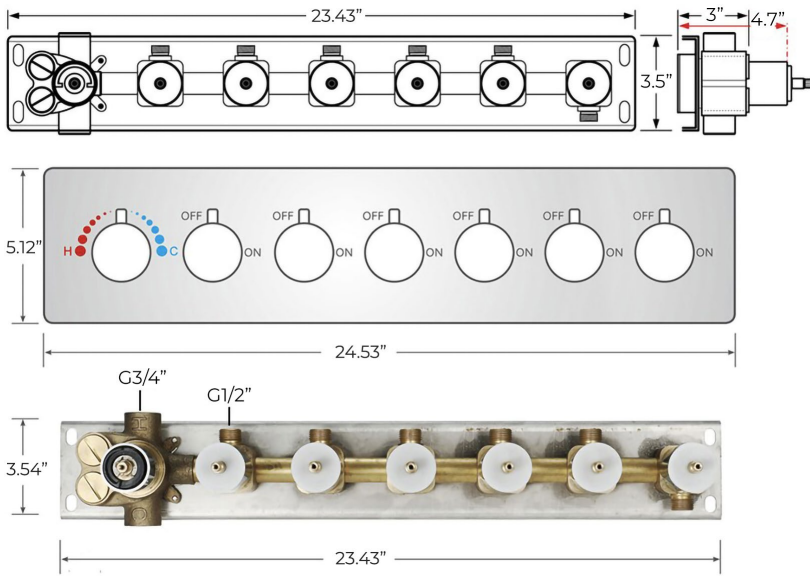

LIGHT OIL RUBBED BRONZE THERMOSTATIC RECESSED CEILING MOUNT LED WATERFALL RAINFALL SHOWER SYSTEM WITH HAND SHOWER AND JETTED BODY SPRAYS SPECIFICATIONS

Shower Head

Shower Head Functions: Rainfall, Waterfall, Bubble, Mist

Shower Panel /Hose Material: 304 Stainless Steel

Showerheads Install: Embedded Ceiling Mounted

Concealed Mixer Install: Wall-Mounted

Water Flow:

Mist: 9L/M; Rain: 15L/M; Waterfall: 15L/M; Bubble: 15L/M

Shower Accessories Material: Brass

LED Light: Need to Connect Power

Shower Hose Length: 1.5M

AC: 90-265V 50/60Hz

All dimensions and specifications are nominal and may vary. Use actual products for accuracy in critical situations.

Shower Mixer

Hand Shower

Flow Rate: 2.0 GPM / 7.6 LPM

Shower Mixer Connections

Thread Interface Size: G 1/2 Inch
 Installation Type: Wall Mounted
 Material: Brass
 Flow Rate: 1.5 GPM / 5.7 LPM (each Bodyspray)

Body Jet